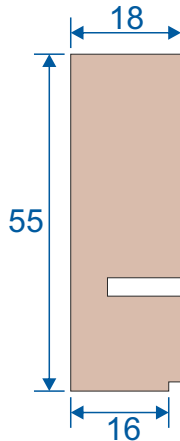

Horizontal Slider Secondary

Luxury Sub Frame Section Guide

DURATION
WINDOWS

Contents

Parts

Outer Frames	3
Panel Parts	4

Sections

2 Pane Slider - All Panes Moving	5
3 Pane Slider - Middle Pane Fixed	6
3 Pane Slider - All Panes Moving	7
4 Pane Slider - All Panes Moving	8
5 Pane Slider - Middle Pane Fixed	9
3 Pane Slider - All Panes Moving 3 Track	10

Note: all section pages will show the face fix and reveal fix option.

Outer Frames

SG52 - Top and Bottom Frames

SG53 - 2 Track Side Frames (Jambs)

SG85 - 3 Track Top & Bottom Frames

Sg86 - 3 Track Sides (Jambs)

SF1

Face Fix

SF3

Reveal Fix
Deep Face Fix
3 Track Face Fix

SF4

3 Track Reveal Fix

Panel Parts

SG64 - Top / Bottom