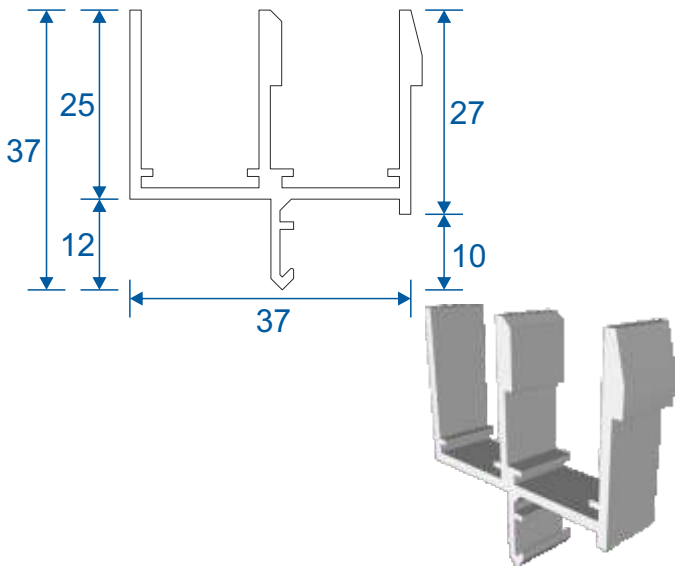

Horizontal Slider Secondary

Luxury Sub Frame Section Guide

DURATION
WINDOWS

Contents

Parts

Outer Frames	3
Panel Parts	4

Sections

2 Pane Slider - All Panes Moving	5
3 Pane Slider - Middle Pane Fixed	6
3 Pane Slider - All Panes Moving	7
4 Pane Slider - All Panes Moving	8
5 Pane Slider - Middle Pane Fixed	9
3 Pane Slider - All Panes Moving 3 Track	10

Note: all section pages will show the face fix and reveal fix option.

Outer Frames

SG52 - Top and Bottom Frames

SG53 - 2 Track Side Frames (Jambs)

SG85 - 3 Track Top & Bottom Frames

Sg86 - 3 Track Sides (Jambs)

SF1

Face Fix

SF3

Reveal Fix
Deep Face Fix
3 Track Face Fix

SF4

3 Track Reveal Fix

Panel Parts

SG64 - Top / Bottom

SG71 - Handle Side (Jamb)

SG57- Sprung Handle

SG62 - Interlock

SG61 - Handle Interlock

SG58 - 4 Pane Meeting Stile

SG60 - Interlock

SG59 - Handle Interlock

SG55 - PVC Track