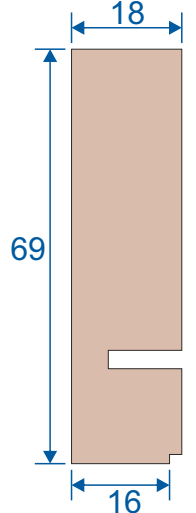

Horizontal Slider Secondary

Luxury Sub Frame Section Guide

DURATION
WINDOWS

Contents

Parts

Outer Frames	3
Panel Parts	4

Sections

2 Pane Slider - All Panes Moving	5
3 Pane Slider - Middle Pane Fixed	6
3 Pane Slider - All Panes Moving	7
4 Pane Slider - All Panes Moving	8
5 Pane Slider - Middle Pane Fixed	9
3 Pane Slider - All Panes Moving 3 Track	10

Note: all section pages will show the face fix and reveal fix option.

Outer Frames

SG52 - Top and Bottom Frames

SG53 - 2 Track Side Frames (Jambs)

SG85 - 3 Track Top & Bottom Frames

Sg86 - 3 Track Sides (Jambs)

SF1

Face Fix

SF3

Reveal Fix
Deep Face Fix
3 Track Face Fix

SF4

3 Track Reveal Fix

Panel Parts

SG64 - Top / Bottom

SG71 - Handle Side (Jamb)

SG57- Sprung Handle

SG62 - Interlock

SG61 - Handle Interlock

SG58 - 4 Pane Meeting Stile

SG60 - Interlock

SG59 - Handle Interlock

SG55 - PVC Track