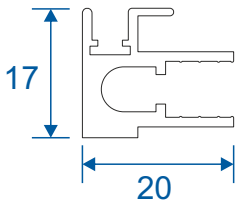

Note: all section pages will show the face fix and reveal fix option.

Outer Frames

SG52 - Top and Bottom Frames

SG53 - 2 Track Side Frames (Jambs)

SG85 - 3 Track Top & Bottom Frames

Sg86 - 3 Track Sides (Jambs)

SF1

Face Fix

SF3

Reveal Fix
Deep Face Fix
3 Track Face Fix

SF4

3 Track Reveal Fix

Panel Parts

SG64 - Top / Bottom

SG71 - Handle Side (Jamb)

SG57- Sprung Handle

SG62 - Interlock

SG61 - Handle Interlock

SG58 - 4 Pane Meeting Stile

SG60 - Interlock

SG59 - Handle Interlock

SG55 - PVC Track