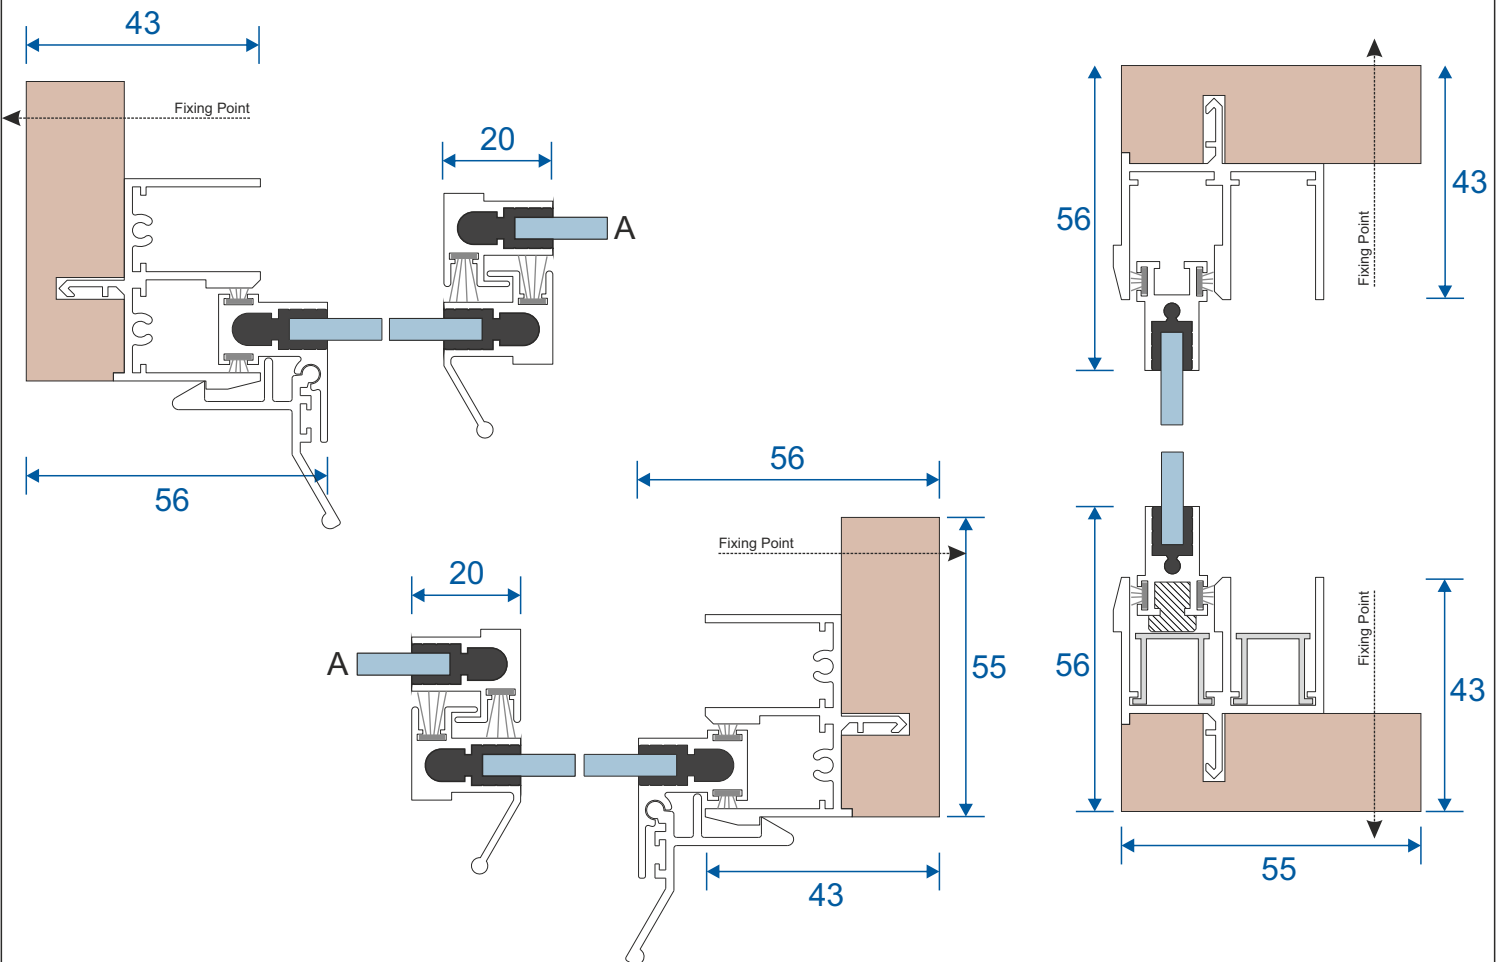

SG71 - Handle Side (Jamb)

SG57- Sprung Handle

SG62 - Interlock

SG61 - Handle Interlock

SG58 - 4 Pane Meeting Stile

SG60 - Interlock

SG59 - Handle Interlock

SG55 - PVC Track

2 Panel Slider - All Panels Moving

Face Fix

Reveal Fix

3 Pane Slider - Middle Panel Fixed

Face Fix

Reveal Fix

3 Pane Slider - All Panels Moving

Front Track - Interior

Face Fix

Reveal Fix

4 Pane Slider - All Panels Moving

Face Fix

Reveal Fix

5 Pane Slider - Middle Pane Fixed

Face Fix

Reveal Fix