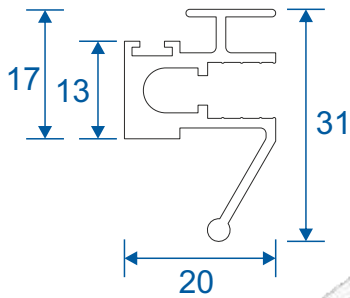

SF1

Face Fix

SF3

Reveal Fix
Deep Face Fix
3 Track Face Fix

SF4

3 Track Reveal Fix

Panel Parts

SG64 - Top / Bottom

SG71 - Handle Side (Jamb)

SG57- Sprung Handle

SG62 - Interlock

SG61 - Handle Interlock

SG58 - 4 Pane Meeting Stile

SG60 - Interlock

SG59 - Handle Interlock

SG55 - PVC Track

2 Panel Slider - All Panels Moving

Face Fix

Reveal Fix

3 Pane Slider - Middle Panel Fixed

Face Fix

Reveal Fix

3 Pane Slider - All Panels Moving

Front Track - Interior