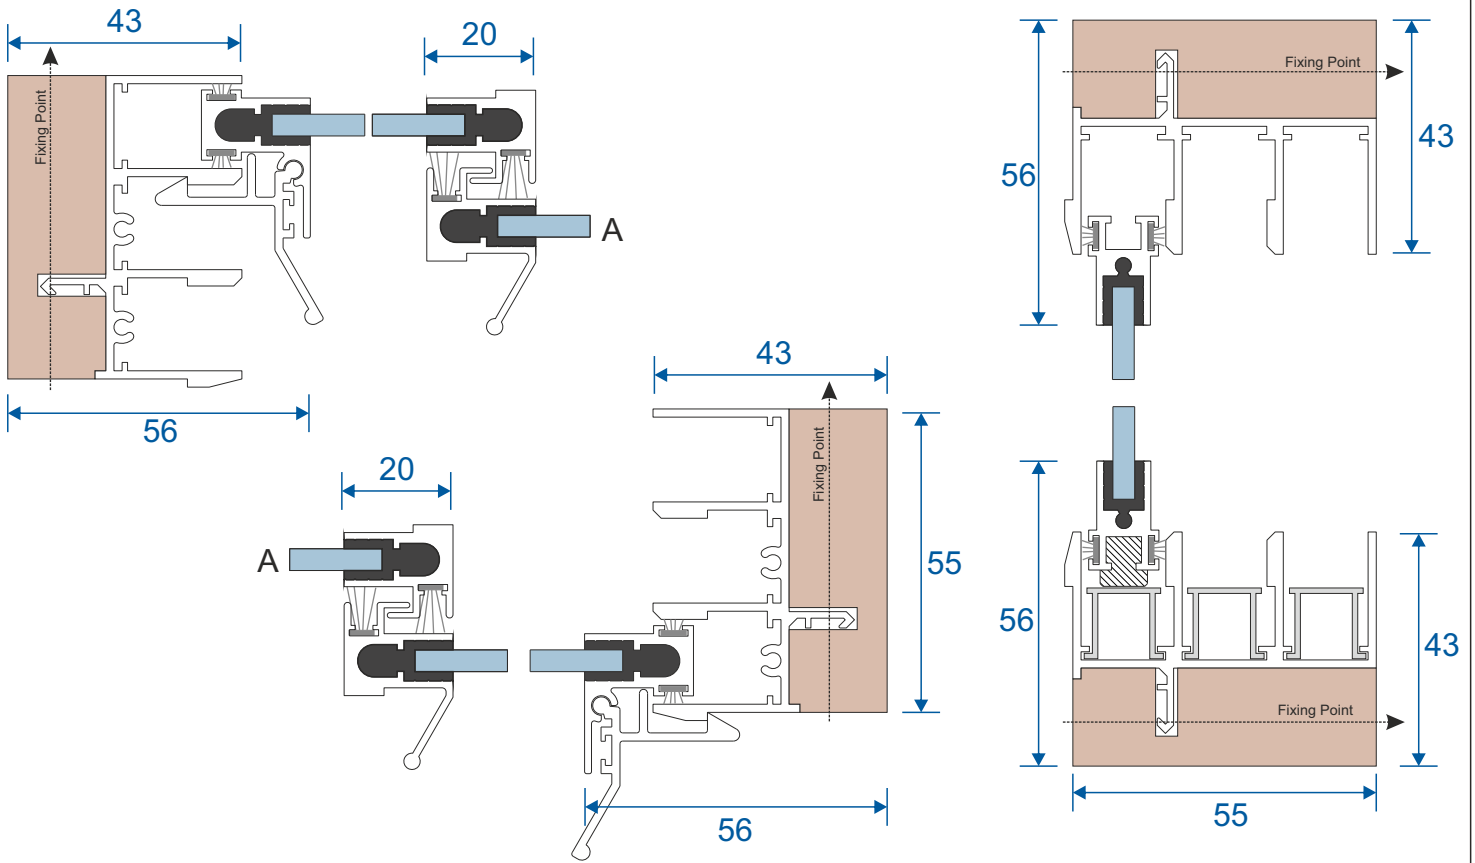

Face Fix

Reveal Fix

4 Pane Slider - All Panels Moving

Face Fix

Reveal Fix

5 Pane Slider - Middle Pane Fixed

Face Fix

Reveal Fix

3 Pane Slider - All Moving 3 Tracks

Face Fix

Reveal Fix

Duration Windows
Thames Development
Charfleets Road
Canvey Island
Essex. SS8 0PQ

sales@duration.co.uk
www.duration.co.uk

Head Office 01268 681612
Showroom 01268 695100