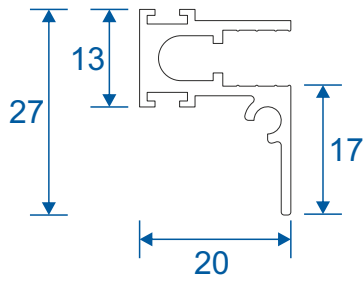

Note: all section pages will show the face fix and reveal fix option.

Outer Frames

SG52 - Top and Bottom Frames

SG53 - 2 Track Side Frames (Jambs)

SG85 - 3 Track Top & Bottom Frames

Sg86 - 3 Track Sides (Jambs)

SF1

Face Fix

SF3

Reveal Fix
Deep Face Fix
3 Track Face Fix

SF4

3 Track Reveal Fix

Panel Parts

SG64 - Top / Bottom

SG71 - Handle Side (Jamb)

SG57- Sprung Handle

SG62 - Interlock

SG61 - Handle Interlock

SG58 - 4 Pane Meeting Stile

SG60 - Interlock

SG59 - Handle Interlock

SG55 - PVC Track