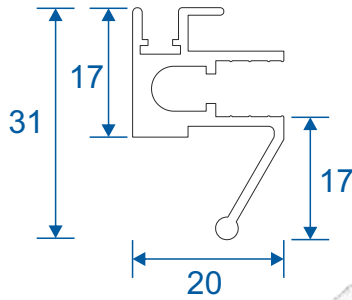

SG71 - Handle Side (Jamb)

SG57- Sprung Handle

SG62 - Interlock

SG61 - Handle Interlock

SG58 - 4 Pane Meeting Stile

SG60 - Interlock

SG59 - Handle Interlock

SG55 - PVC Track

2 Panel Slider - All Panels Moving

Face Fix

Reveal Fix

3 Pane Slider - Middle Panel Fixed

Face Fix

Reveal Fix

3 Pane Slider - All Panels Moving

Front Track - Interior