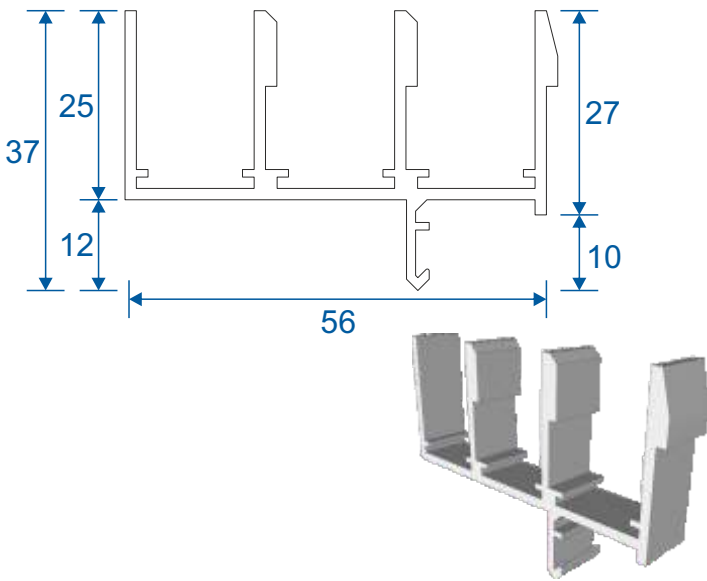

Horizontal Slider Secondary

Luxury Sub Frame Section Guide

DURATION
WINDOWS

Contents

Parts

Outer Frames	3
Panel Parts	4

Sections

2 Pane Slider - All Panes Moving	5
3 Pane Slider - Middle Pane Fixed	6
3 Pane Slider - All Panes Moving	7
4 Pane Slider - All Panes Moving	8
5 Pane Slider - Middle Pane Fixed	9
3 Pane Slider - All Panes Moving 3 Track	10

Note: all section pages will show the face fix and reveal fix option.

Outer Frames

SG52 - Top and Bottom Frames

SG53 - 2 Track Side Frames (Jambs)

SG85 - 3 Track Top & Bottom Frames

Sg86 - 3 Track Sides (Jambs)

SF1

Face Fix

SF3

Reveal Fix
Deep Face Fix
3 Track Face Fix

SF4

3 Track Reveal Fix

Panel Parts

SG64 - Top / Bottom

SG71 - Handle Side (Jamb)

SG57- Sprung Handle

SG62 - Interlock

SG61 - Handle Interlock

SG58 - 4 Pane Meeting Stile

SG60 - Interlock

SG59 - Handle Interlock

SG55 - PVC Track