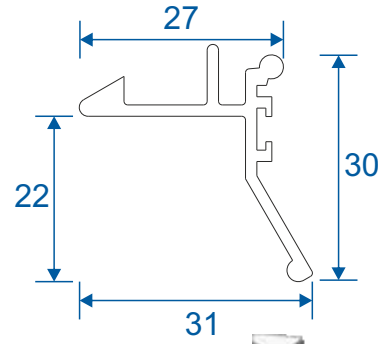

Note: all section pages will show the face fix and reveal fix option.

Outer Frames

SG52 - Top and Bottom Frames

SG53 - 2 Track Side Frames (Jambs)

SG85 - 3 Track Top & Bottom Frames

Sg86 - 3 Track Sides (Jambs)

SF1

Face Fix

SF3

Reveal Fix
Deep Face Fix
3 Track Face Fix

SF4

3 Track Reveal Fix

Panel Parts

SG64 - Top / Bottom

SG71 - Handle Side (Jamb)

SG57- Sprung Handle

SG62 - Interlock

SG61 - Handle Interlock

SG58 - 4 Pane Meeting Stile

SG60 - Interlock

SG59 - Handle Interlock

SG55 - PVC Track