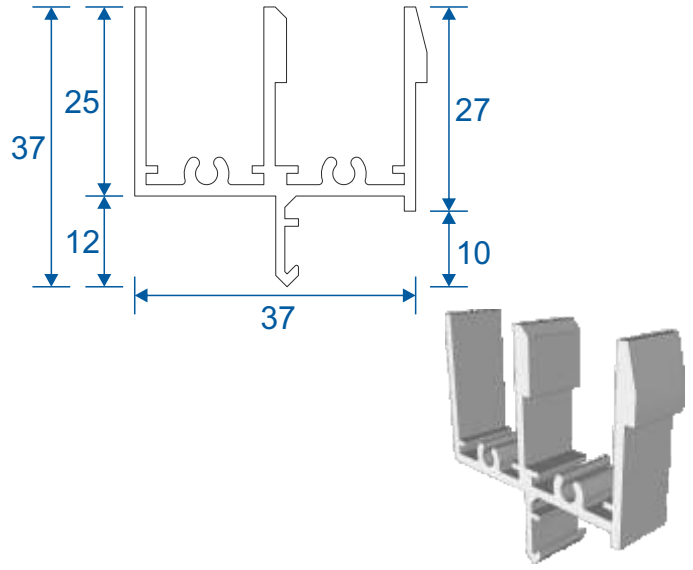

Horizontal Slider Secondary

Luxury Sub Frame Section Guide

DURATION
WINDOWS

Contents

Parts

Outer Frames	3
Panel Parts	4

Sections

2 Pane Slider - All Panes Moving	5
3 Pane Slider - Middle Pane Fixed	6
3 Pane Slider - All Panes Moving	7
4 Pane Slider - All Panes Moving	8
5 Pane Slider - Middle Pane Fixed	9
3 Pane Slider - All Panes Moving 3 Track	10

Note: all section pages will show the face fix and reveal fix option.

Outer Frames

SG52 - Top and Bottom Frames

SG53 - 2 Track Side Frames (Jambs)

SG85 - 3 Track Top & Bottom Frames

Sg86 - 3 Track Sides (Jambs)

SF1

Face Fix

SF3

Reveal Fix
Deep Face Fix
3 Track Face Fix

SF4

3 Track Reveal Fix

Panel Parts

SG64 - Top / Bottom