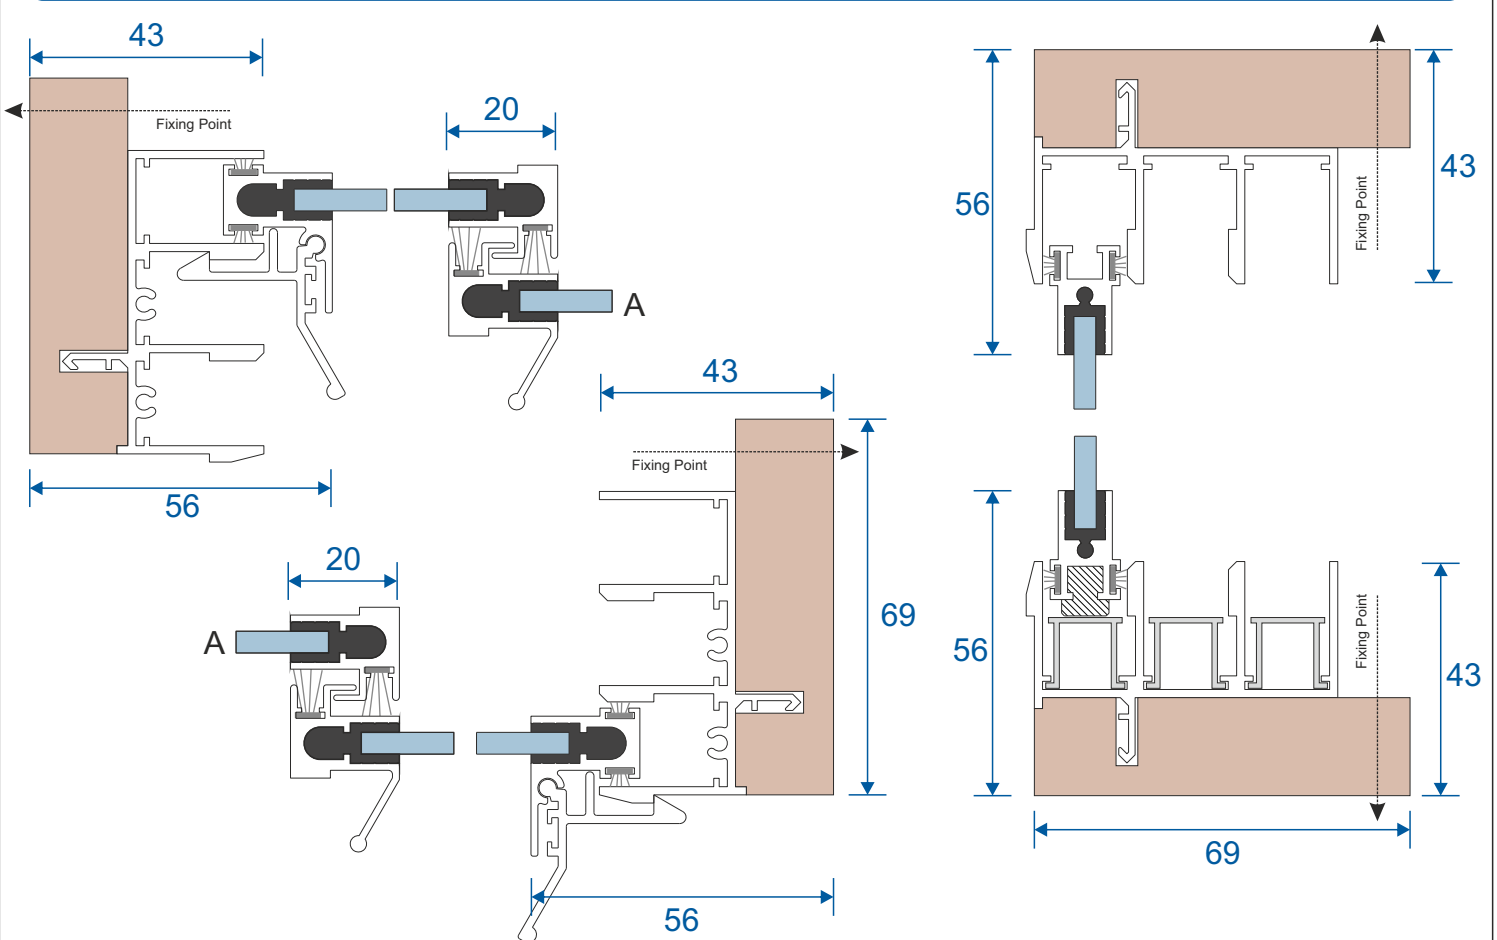

Face Fix

Reveal Fix

4 Pane Slider - All Panels Moving

Face Fix

Reveal Fix

5 Pane Slider - Middle Pane Fixed

Face Fix

Reveal Fix

3 Pane Slider - All Moving 3 Tracks

Face Fix

Reveal Fix

Duration Windows
Thames Development
Charfleets Road
Canvey Island
Essex. SS8 0PQ

sales@duration.co.uk
www.duration.co.uk

Head Office 01268 681612
Showroom 01268 695100