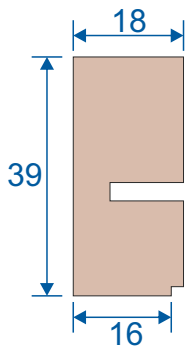

Horizontal Slider Secondary

Luxury Sub Frame Section Guide

DURATION
WINDOWS

Contents

Parts

Outer Frames	3
Panel Parts	4

Sections

2 Pane Slider - All Panes Moving	5
3 Pane Slider - Middle Pane Fixed	6
3 Pane Slider - All Panes Moving	7
4 Pane Slider - All Panes Moving	8
5 Pane Slider - Middle Pane Fixed	9
3 Pane Slider - All Panes Moving 3 Track	10

Note: all section pages will show the face fix and reveal fix option.

Outer Frames

SG52 - Top and Bottom Frames

SG53 - 2 Track Side Frames (Jambs)

SG85 - 3 Track Top & Bottom Frames

Sg86 - 3 Track Sides (Jambs)

SF1

Face Fix

SF3

Reveal Fix
Deep Face Fix
3 Track Face Fix

SF4

3 Track Reveal Fix

Panel Parts

SG64 - Top / Bottom