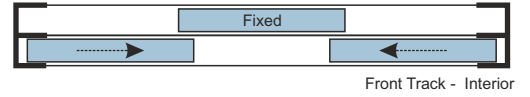

SG71 - Handle Side (Jamb)

SG57- Sprung Handle

SG62 - Interlock

SG61 - Handle Interlock

SG58 - 4 Pane Meeting Stile

SG60 - Interlock

SG59 - Handle Interlock

SG55 - PVC Track

2 Panel Slider - All Panels Moving

Face Fix

Reveal Fix

3 Pane Slider - Middle Panel Fixed

Face Fix

Reveal Fix

3 Pane Slider - All Panels Moving

Front Track - Interior

Face Fix

Reveal Fix

4 Pane Slider - All Panels Moving

Face Fix

Reveal Fix

5 Pane Slider - Middle Pane Fixed

Face Fix

Reveal Fix