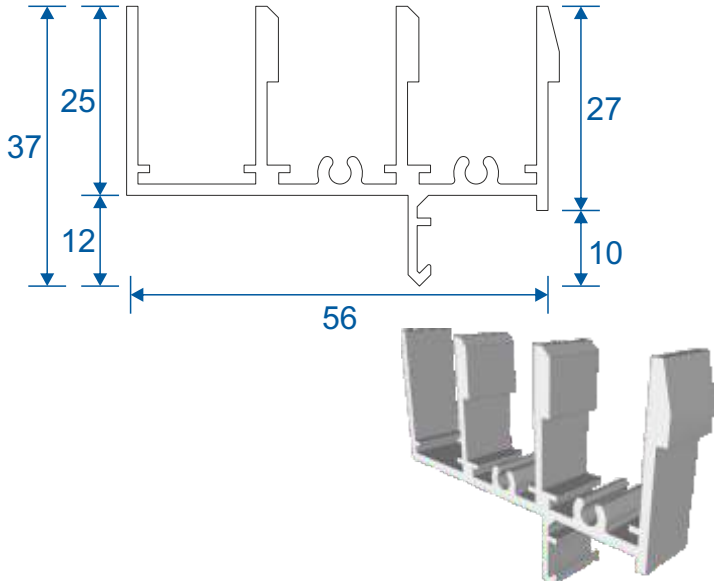

Horizontal Slider Secondary

Luxury Sub Frame Section Guide

DURATION
WINDOWS

Contents

Parts

Outer Frames	3
Panel Parts	4

Sections

2 Pane Slider - All Panes Moving	5
3 Pane Slider - Middle Pane Fixed	6
3 Pane Slider - All Panes Moving	7
4 Pane Slider - All Panes Moving	8
5 Pane Slider - Middle Pane Fixed	9
3 Pane Slider - All Panes Moving 3 Track	10

Note: all section pages will show the face fix and reveal fix option.

Outer Frames

SG52 - Top and Bottom Frames

SG53 - 2 Track Side Frames (Jambs)

SG85 - 3 Track Top & Bottom Frames

Sg86 - 3 Track Sides (Jambs)

SF1

Face Fix

SF3

Reveal Fix
Deep Face Fix
3 Track Face Fix

SF4

3 Track Reveal Fix

Panel Parts

SG64 - Top / Bottom

SG71 - Handle Side (Jamb)

SG57- Sprung Handle

SG62 - Interlock

SG61 - Handle Interlock

SG58 - 4 Pane Meeting Stile

SG60 - Interlock

SG59 - Handle Interlock

SG55 - PVC Track