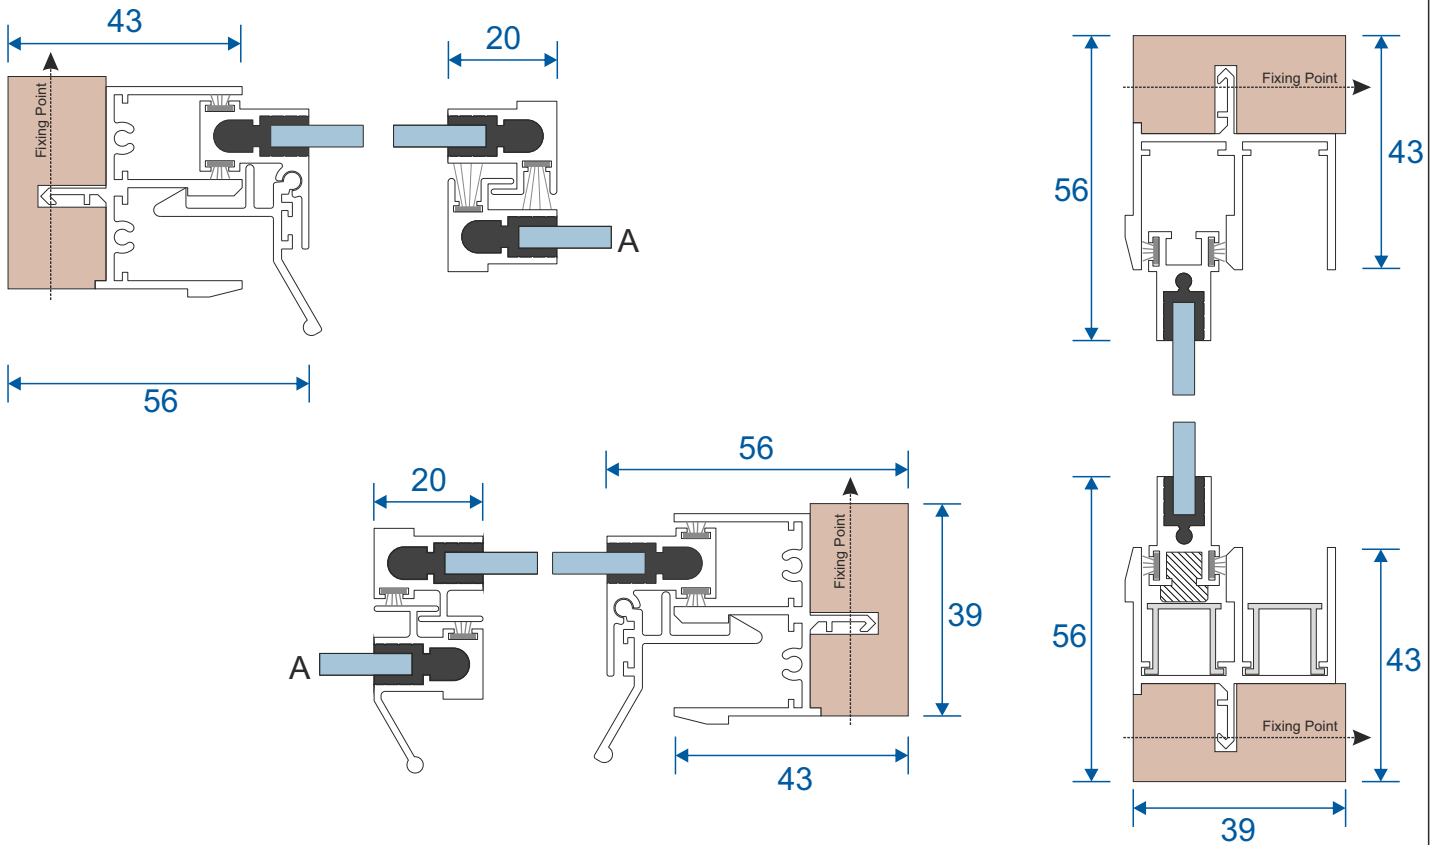

SG71 - Handle Side (Jamb)

SG57- Sprung Handle

SG62 - Interlock

SG61 - Handle Interlock

SG58 - 4 Pane Meeting Stile

SG60 - Interlock

SG59 - Handle Interlock

SG55 - PVC Track

2 Panel Slider - All Panels Moving

Face Fix

Reveal Fix

3 Pane Slider - Middle Panel Fixed

Face Fix

Reveal Fix

3 Pane Slider - All Panels Moving

Front Track - Interior

Face Fix

Reveal Fix

4 Pane Slider - All Panels Moving

Face Fix

Reveal Fix

5 Pane Slider - Middle Pane Fixed

Face Fix

Reveal Fix