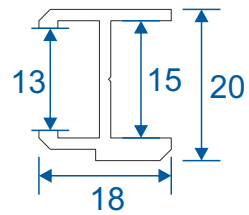

SG71 - Handle Side (Jamb)

SG57- Sprung Handle

SG62 - Interlock

SG61 - Handle Interlock

SG58 - 4 Pane Meeting Stile

SG60 - Interlock

SG59 - Handle Interlock

SG55 - PVC Track

2 Panel Slider - All Panels Moving

Face Fix

Reveal Fix

3 Pane Slider - Middle Panel Fixed

Face Fix

Reveal Fix

3 Pane Slider - All Panels Moving

Front Track - Interior