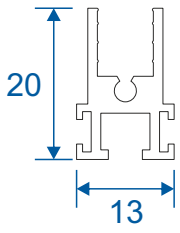

Note: all section pages will show the face fix and reveal fix option.

Outer Frames

SG52 - Top and Bottom Frames

SG53 - 2 Track Side Frames (Jambs)

SG85 - 3 Track Top & Bottom Frames

Sg86 - 3 Track Sides (Jambs)

SF1

Face Fix

SF3

Reveal Fix
Deep Face Fix
3 Track Face Fix

SF4

3 Track Reveal Fix

Panel Parts

SG64 - Top / Bottom

SG71 - Handle Side (Jamb)

SG57- Sprung Handle

SG62 - Interlock

SG61 - Handle Interlock

SG58 - 4 Pane Meeting Stile

SG60 - Interlock

SG59 - Handle Interlock

SG55 - PVC Track