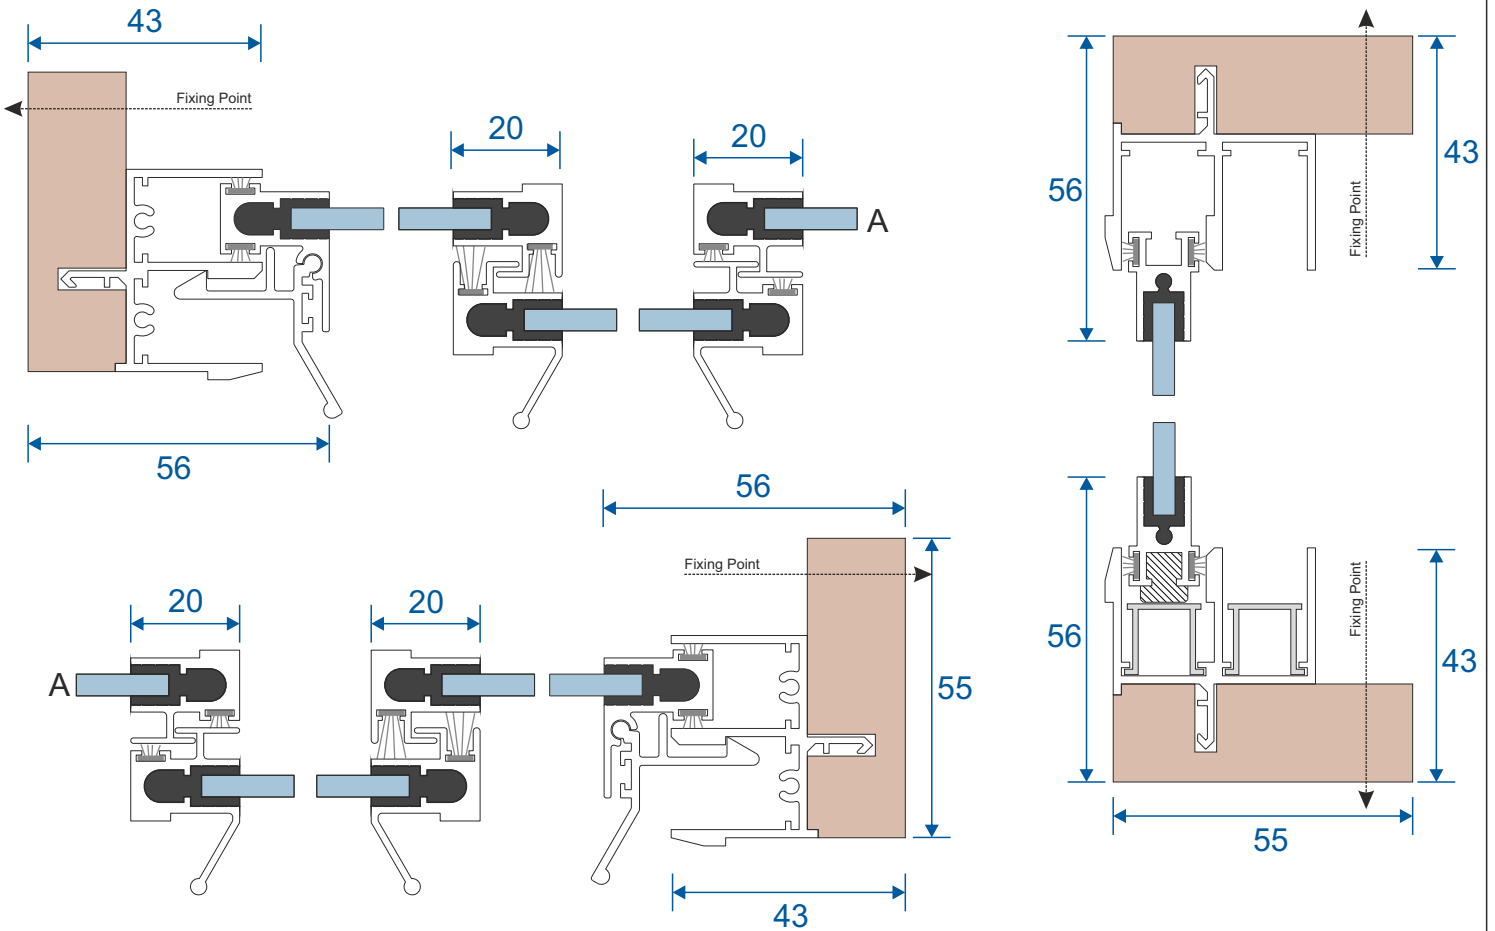

Face Fix

Reveal Fix

4 Pane Slider - All Panels Moving

Face Fix

Reveal Fix

5 Pane Slider - Middle Pane Fixed

Face Fix

Reveal Fix

3 Pane Slider - All Moving 3 Tracks

Face Fix

Reveal Fix

Duration Windows
Thames Development
Charfleets Road
Canvey Island
Essex. SS8 0PQ

sales@duration.co.uk
www.duration.co.uk

Head Office 01268 681612
Showroom 01268 695100