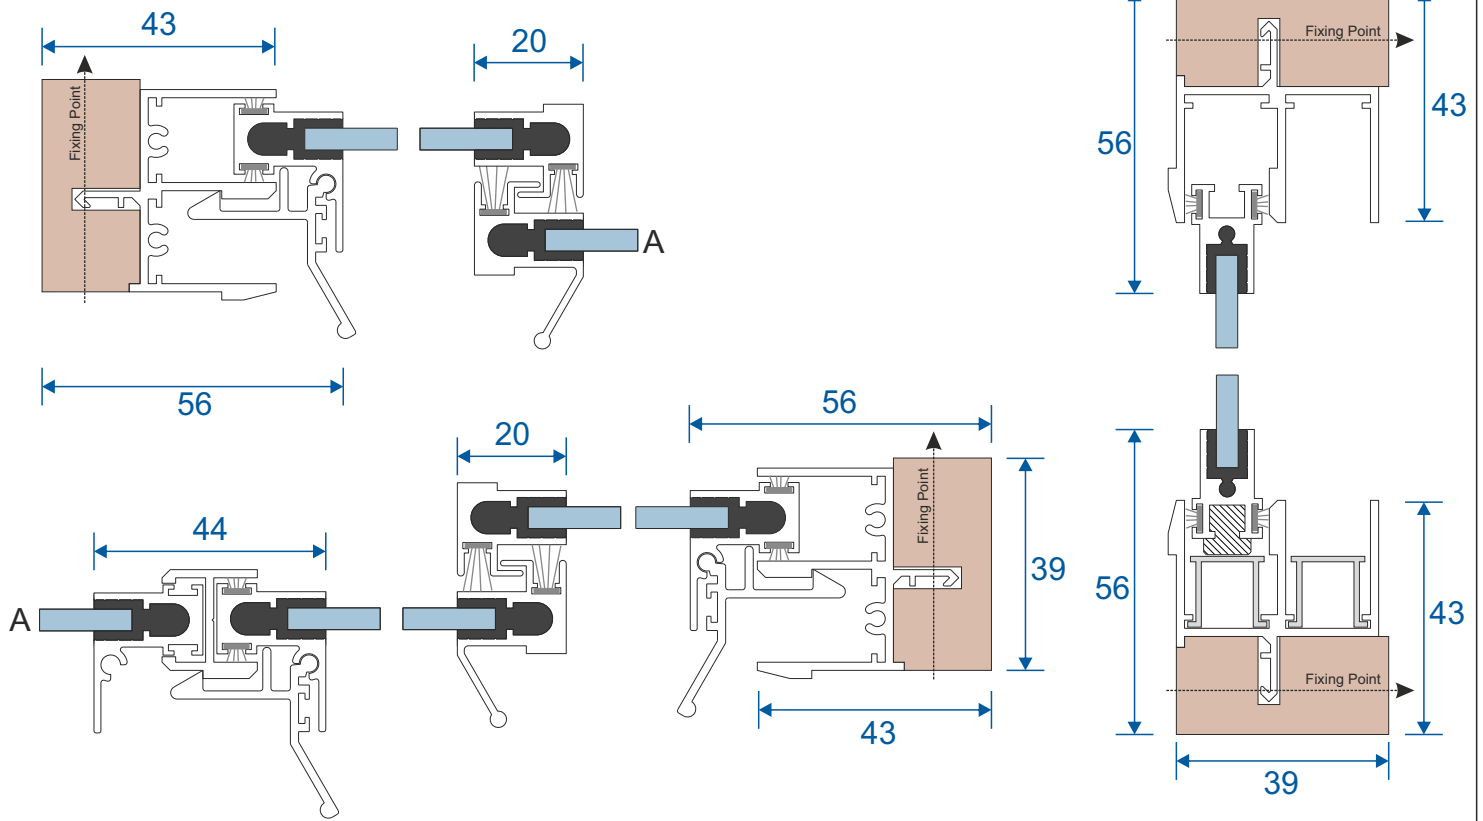

Face Fix

Reveal Fix

4 Pane Slider - All Panels Moving

Face Fix

Reveal Fix

5 Pane Slider - Middle Pane Fixed

Face Fix

Reveal Fix

3 Pane Slider - All Moving 3 Tracks

Face Fix

Reveal Fix

Duration Windows
Thames Development
Charfleets Road
Canvey Island
Essex. SS8 0PQ

sales@duration.co.uk
www.duration.co.uk

Head Office 01268 681612
Showroom 01268 695100