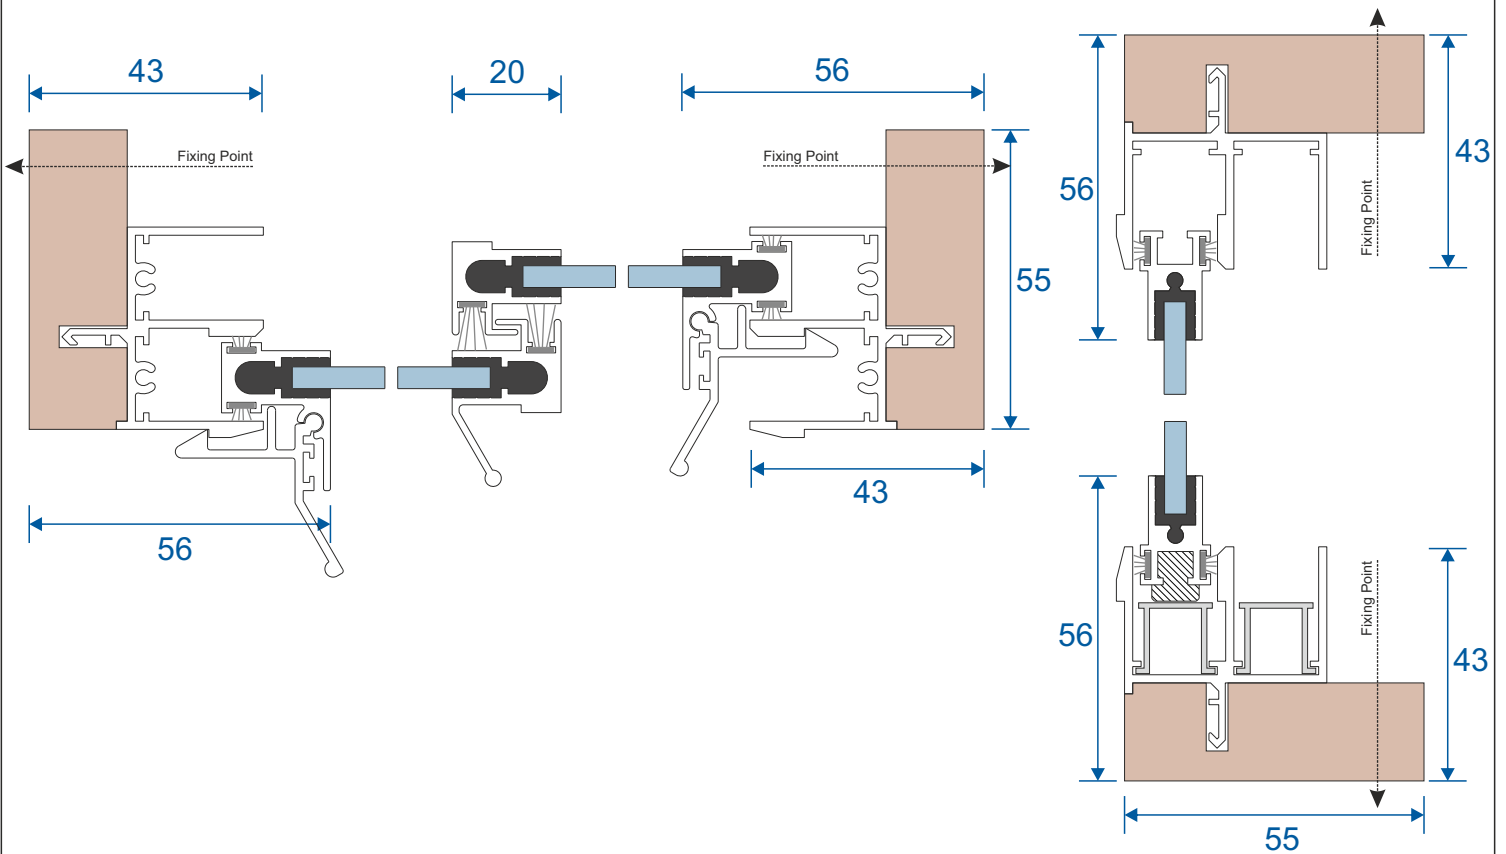

SG71 - Handle Side (Jamb)

SG57- Sprung Handle

SG62 - Interlock

SG61 - Handle Interlock

SG58 - 4 Pane Meeting Stile

SG60 - Interlock

SG59 - Handle Interlock

SG55 - PVC Track

2 Panel Slider - All Panels Moving

Face Fix

Reveal Fix

3 Pane Slider - Middle Panel Fixed

Face Fix

Reveal Fix

3 Pane Slider - All Panels Moving

Front Track - Interior