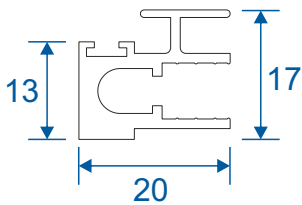

SG71 - Handle Side (Jamb)

SG57- Sprung Handle

SG62 - Interlock

SG61 - Handle Interlock

SG58 - 4 Pane Meeting Stile

SG60 - Interlock

SG59 - Handle Interlock

SG55 - PVC Track

2 Panel Slider - All Panels Moving

Face Fix

Reveal Fix

3 Pane Slider - Middle Panel Fixed

Face Fix

Reveal Fix

3 Pane Slider - All Panels Moving

Front Track - Interior