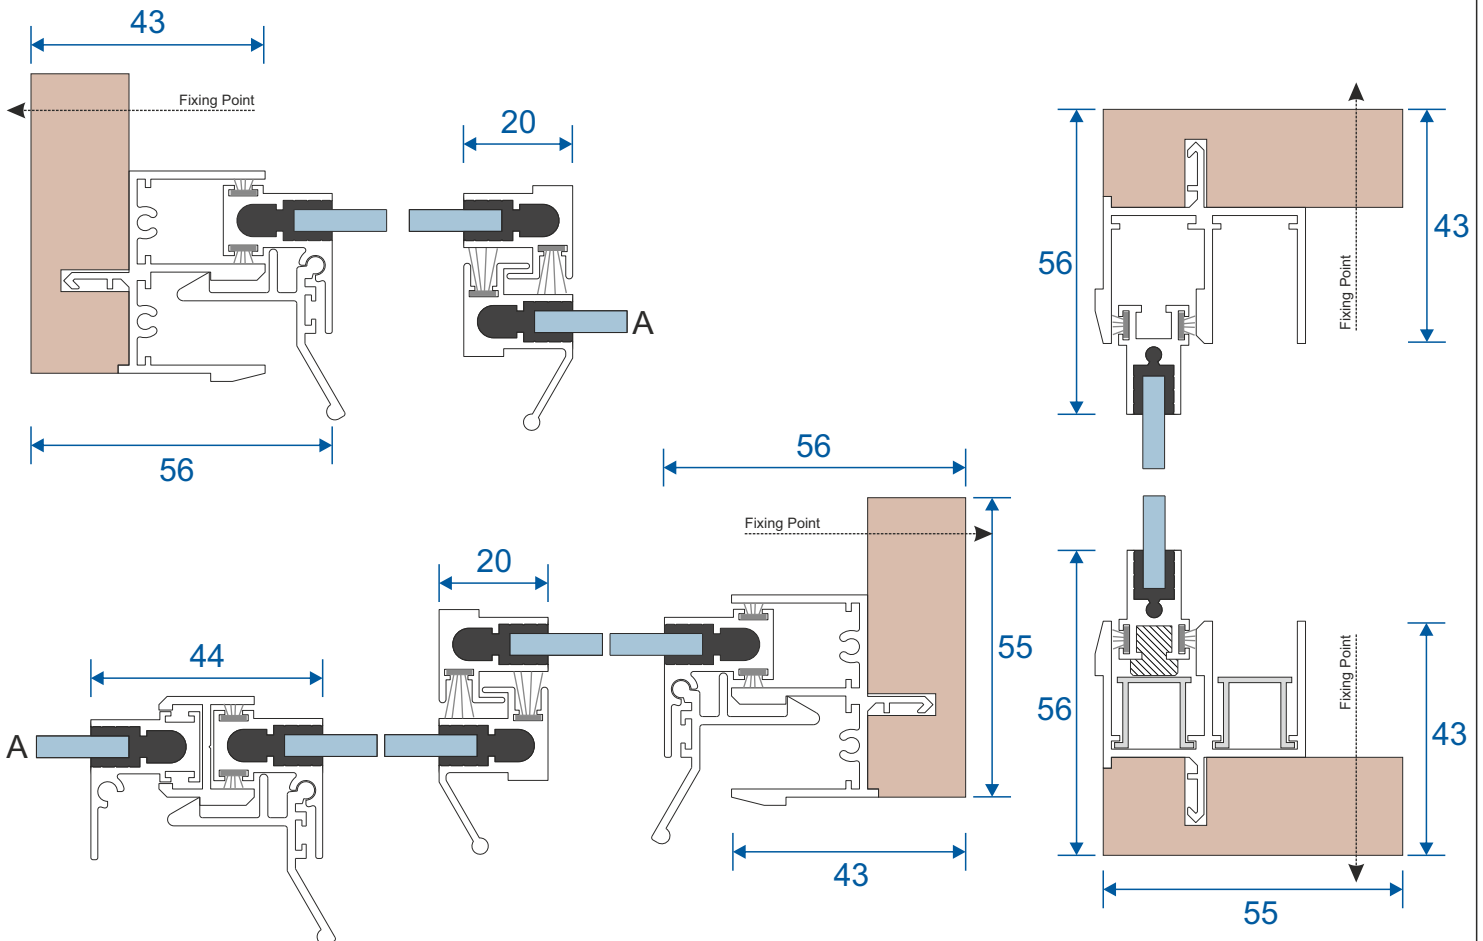

Face Fix

Reveal Fix

4 Pane Slider - All Panels Moving

Face Fix

Reveal Fix

5 Pane Slider - Middle Pane Fixed

Face Fix

Reveal Fix

3 Pane Slider - All Moving 3 Tracks

Face Fix

Reveal Fix

Duration Windows
Thames Development
Charfleets Road
Canvey Island
Essex. SS8 0PQ

sales@duration.co.uk
www.duration.co.uk

Head Office 01268 681612
Showroom 01268 695100