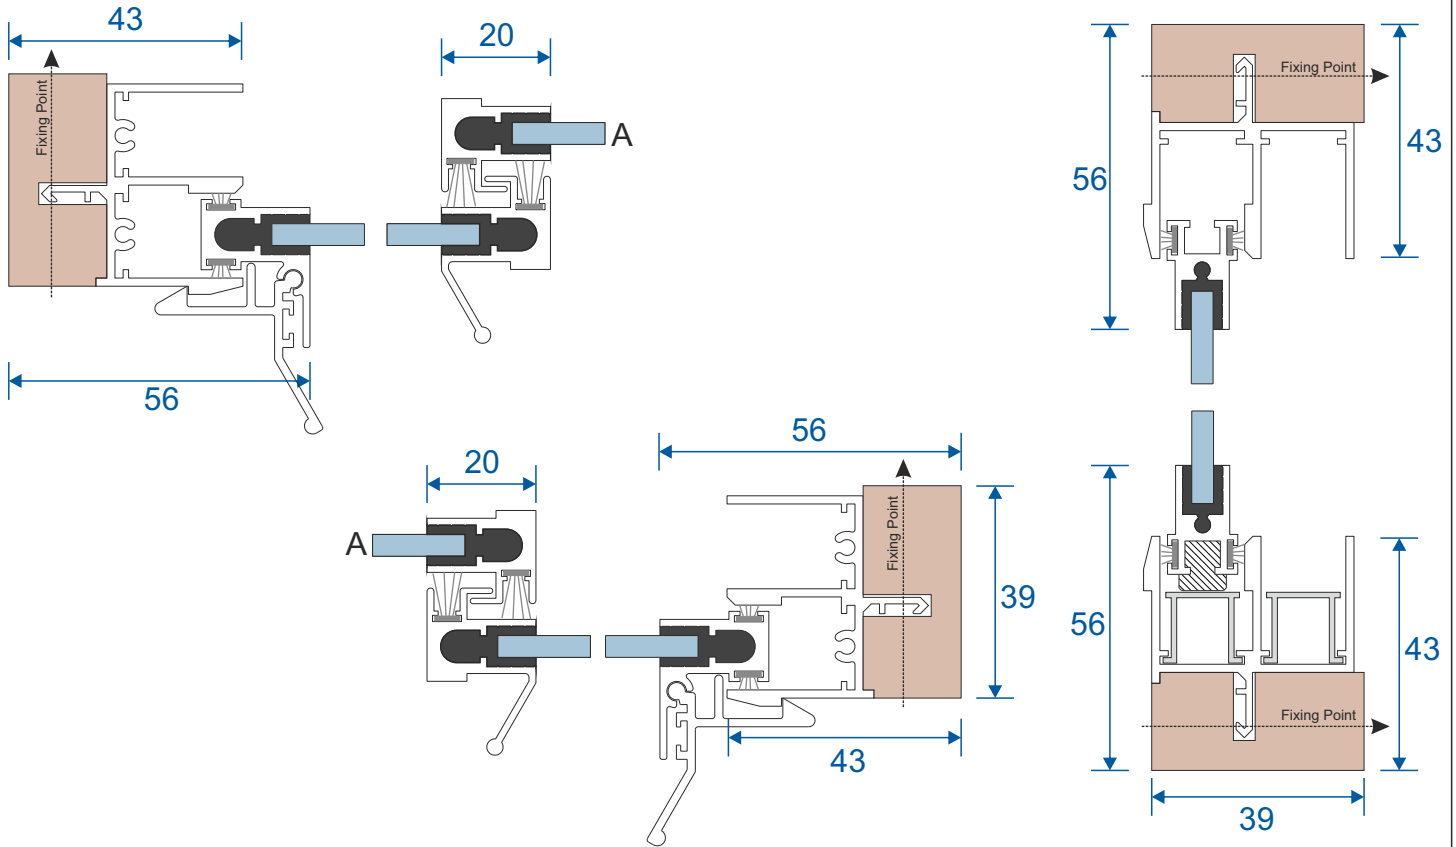

SG71 - Handle Side (Jamb)

SG57- Sprung Handle

SG62 - Interlock

SG61 - Handle Interlock

SG58 - 4 Pane Meeting Stile

SG60 - Interlock

SG59 - Handle Interlock

SG55 - PVC Track

2 Panel Slider - All Panels Moving

Face Fix

Reveal Fix

3 Pane Slider - Middle Panel Fixed

Face Fix

Reveal Fix

3 Pane Slider - All Panels Moving

Front Track - Interior

Face Fix

Reveal Fix

4 Pane Slider - All Panels Moving

Face Fix

Reveal Fix

5 Pane Slider - Middle Pane Fixed

Face Fix

Reveal Fix