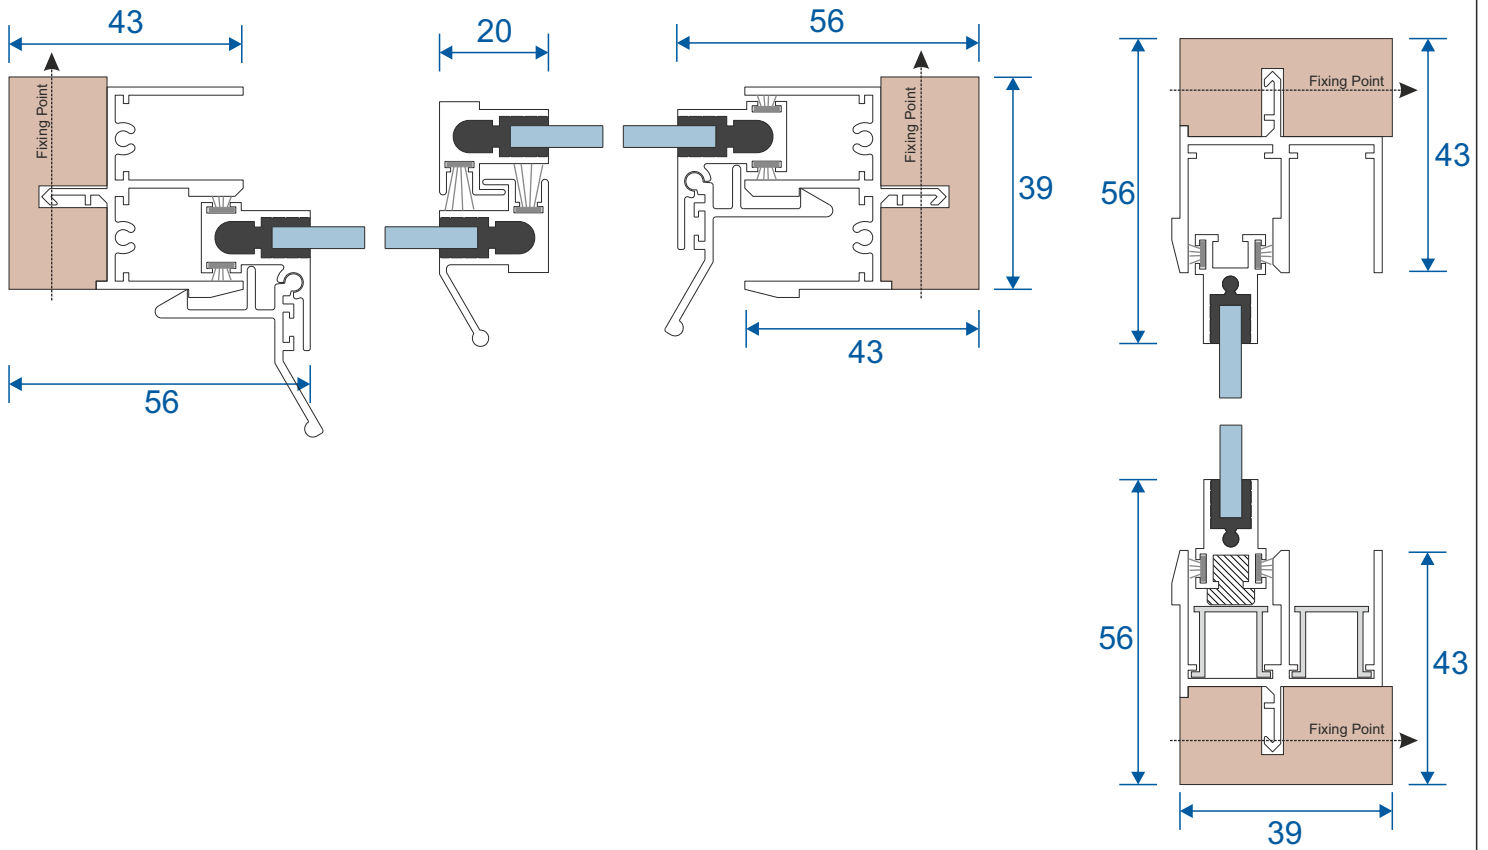

Note: all section pages will show the face fix and reveal fix option.

Outer Frames

SG52 - Top and Bottom Frames

SG53 - 2 Track Side Frames (Jambs)

SG85 - 3 Track Top & Bottom Frames

Sg86 - 3 Track Sides (Jambs)

SF1

Face Fix

SF3

Reveal Fix
Deep Face Fix
3 Track Face Fix

SF4

3 Track Reveal Fix

Panel Parts

SG64 - Top / Bottom

SG71 - Handle Side (Jamb)

SG57- Sprung Handle

SG62 - Interlock

SG61 - Handle Interlock

SG58 - 4 Pane Meeting Stile

SG60 - Interlock

SG59 - Handle Interlock

SG55 - PVC Track

2 Panel Slider - All Panels Moving

Face Fix

Reveal Fix

3 Pane Slider - Middle Panel Fixed

Face Fix

Reveal Fix

3 Pane Slider - All Panels Moving

Front Track - Interior