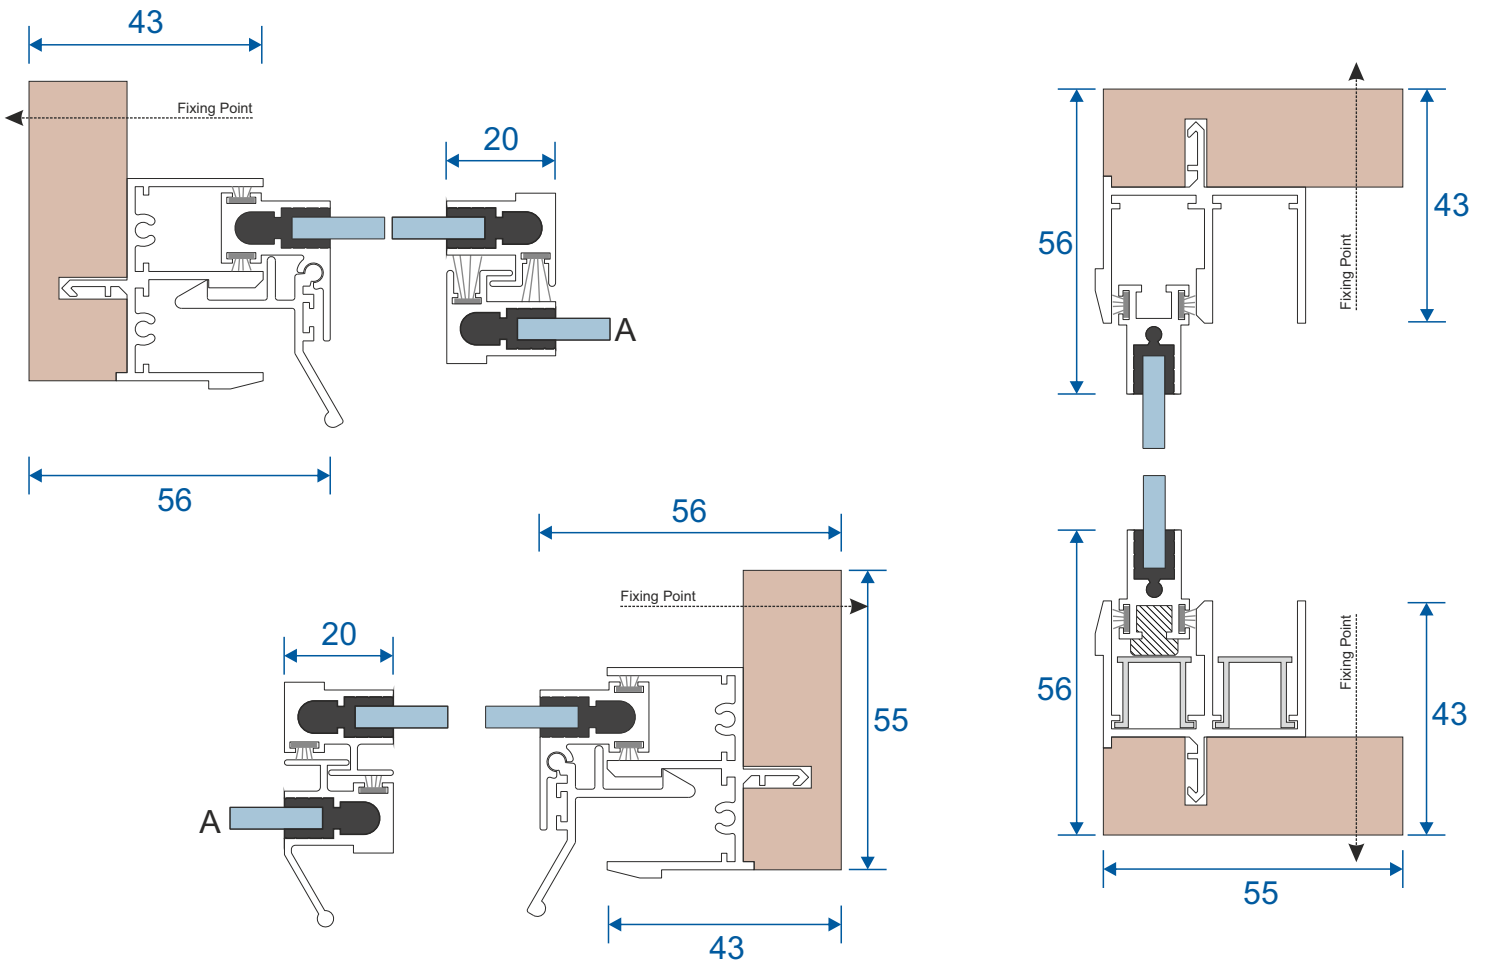

3 Pane Slider - All Panels Moving

Front Track - Interior

Face Fix

Reveal Fix