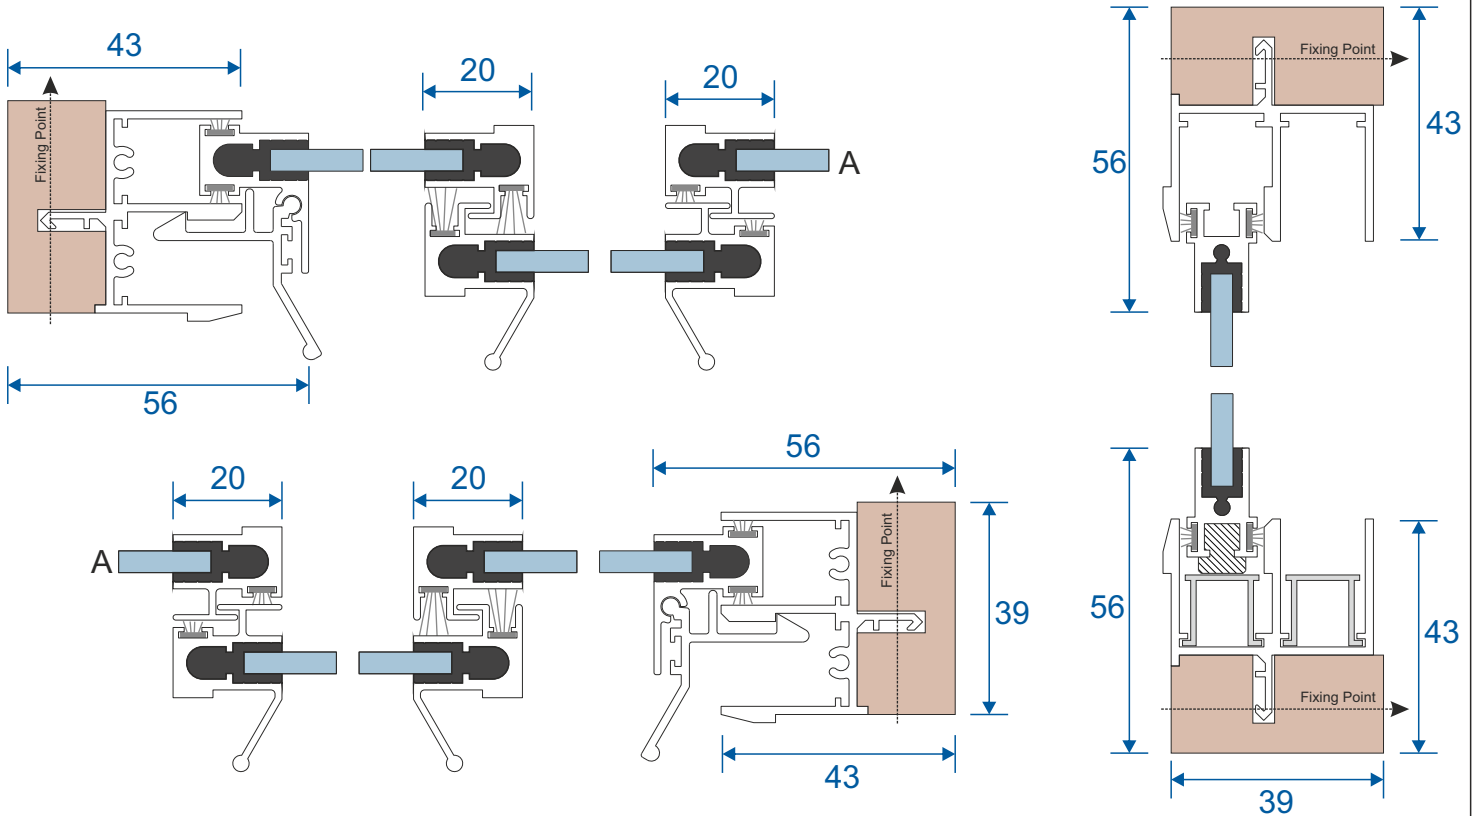

Face Fix

Reveal Fix

4 Pane Slider - All Panels Moving

Face Fix

Reveal Fix

5 Pane Slider - Middle Pane Fixed

Face Fix

Reveal Fix

3 Pane Slider - All Moving 3 Tracks

Face Fix

Reveal Fix

Duration Windows
Thames Development
Charfleets Road
Canvey Island
Essex. SS8 0PQ

sales@duration.co.uk
www.duration.co.uk

Head Office 01268 681612
Showroom 01268 695100